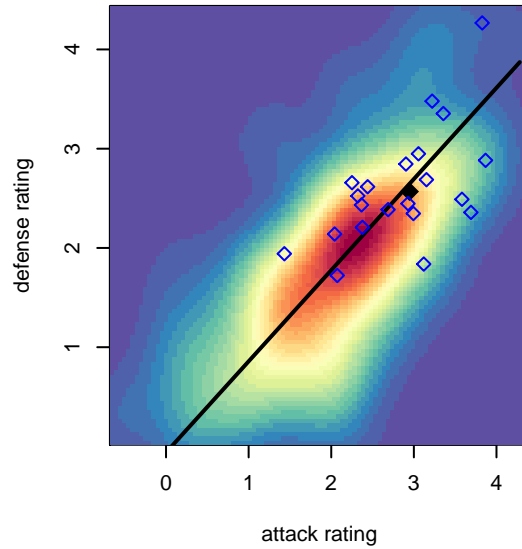

**attack and defense rating
relative to others at age
and all opponents in last 13 months**