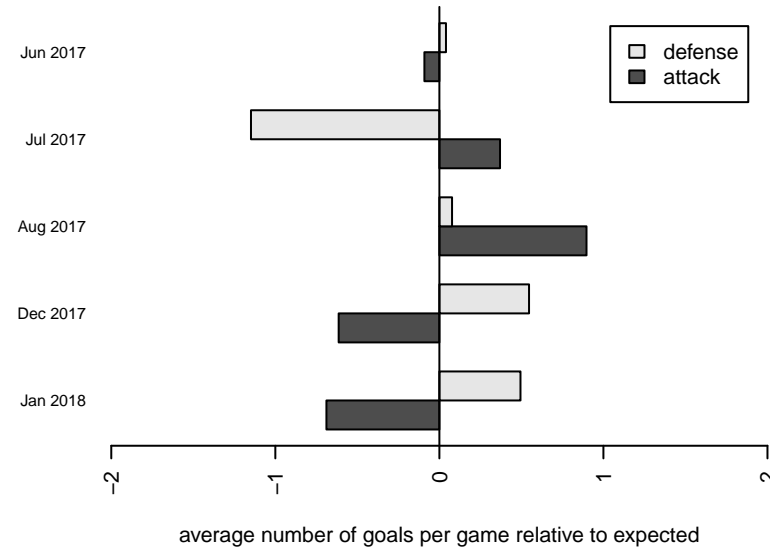

Performance relative to 13 month average