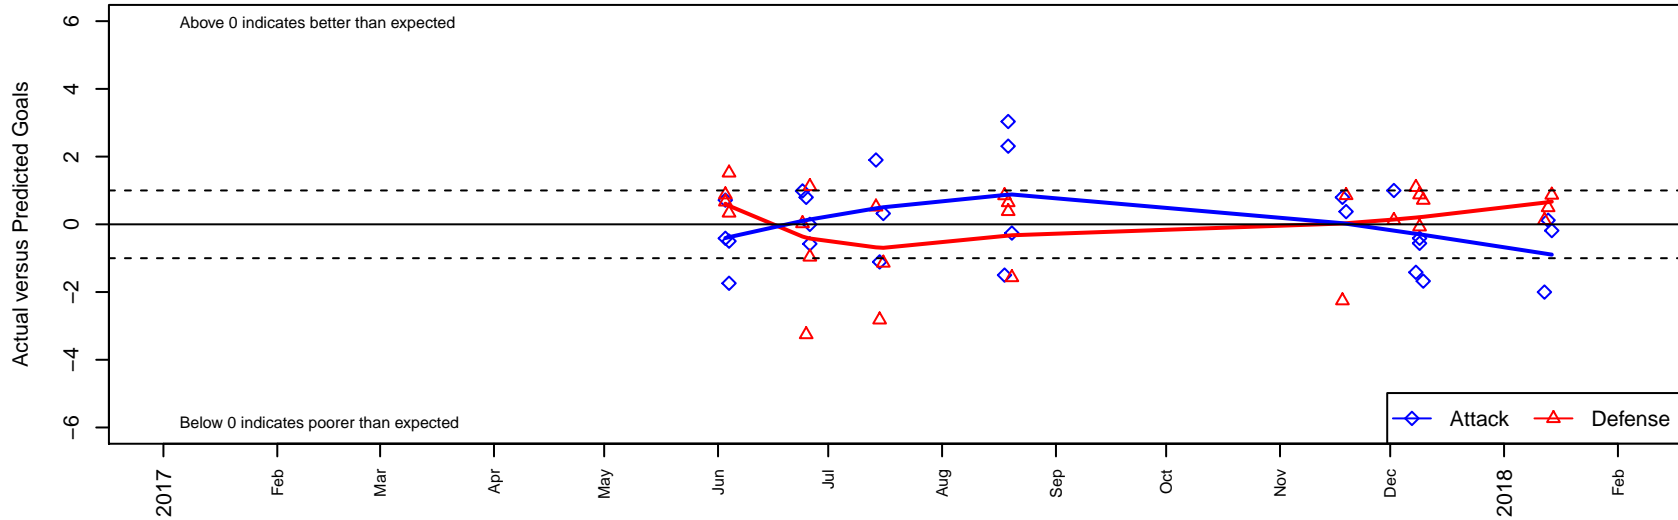

ISC Gunners A G03

Issaquah SC
 Issaquah, WA
 G03 total strength=1596
 attack=19.05 defense=13.04
 fall league = PSPL WNPL U15

alt names used:
 ISC GUNNERS FC ISC GUNNERS G03 A
 ISC GUNNERS FC ISC GUNNERS G03 A
 ISC GUNNERS FC ISC GUNNERS G03 A (WA
 ISC GUNNERS FC ISC GUNNERS G03 A (WA
 ISC GUNNERS FC ISC GUNNERS G03 A (WA
 ISC Gunners G03A
 ISC Gunners G03A
 ISC Gunners G03A

ISC Gunners A G03
 Dots are actual minus expected GF (blue circles) and GA (red triangles).
 Blue line is smoothed change in attack strength. Red is smoothed change in defense strength.

**attack and defense variance (black dot)
relative to other teams
and top 10 in region**