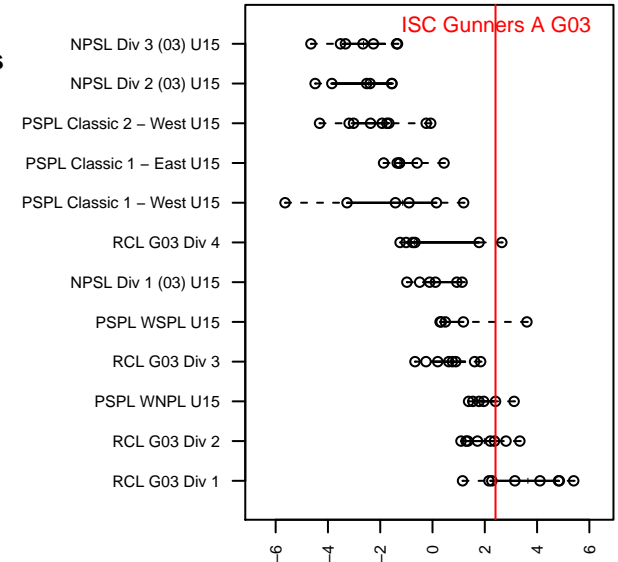

**attack and defense rating
relative to others at age
and all opponents in last 13 months**