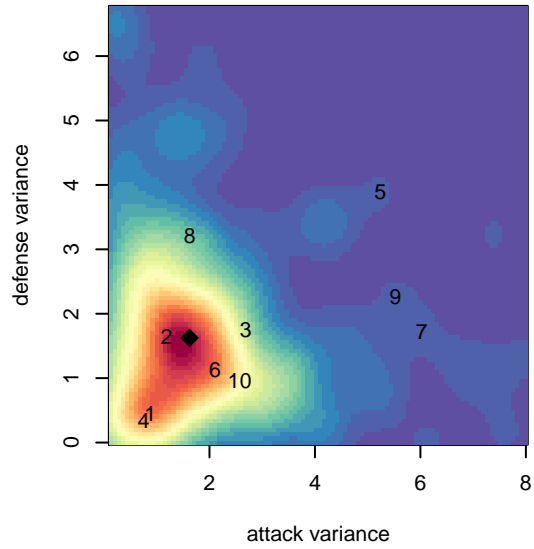

ISC Gunners A G03

Issaquah SC
 Issaquah, WA
 G03 total strength=1596
 attack=19.05 defense=13.04
 fall league = PSPL WNPL U15

alt names used:
 ISC GUNNERS FC ISC GUNNERS G03 A
 ISC GUNNERS FC ISC GUNNERS G03 A
 ISC GUNNERS FC ISC GUNNERS G03 A (WA
 ISC GUNNERS FC ISC GUNNERS G03 A (WA
 ISC GUNNERS FC ISC GUNNERS G03 A (WA
 ISC Gunners G03A
 ISC Gunners G03A
 ISC Gunners G03A

ISC Gunners A G03
 Dots are actual minus expected GF (blue circles) and GA (red triangles).
 Blue line is smoothed change in attack strength. Red is smoothed change in defense strength.

**attack and defense variance (black dot)
relative to other teams
and top 10 in region**