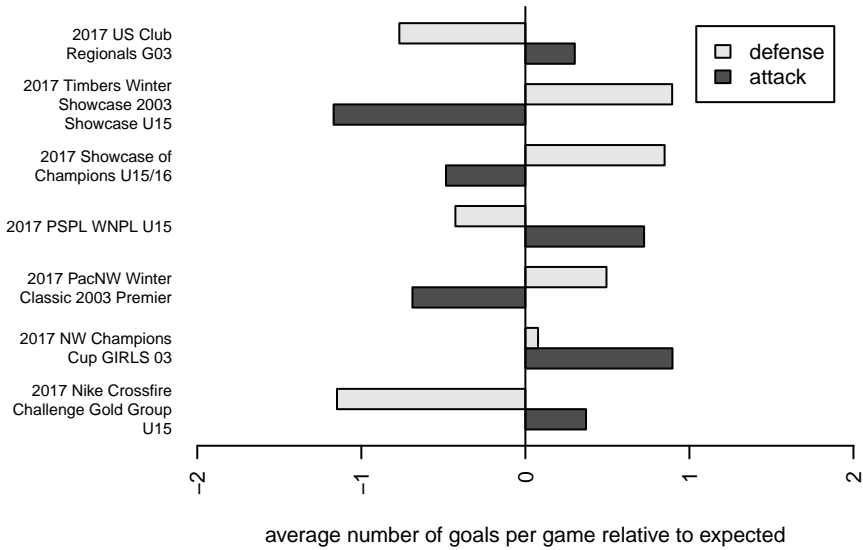

Performance relative to 13 month average